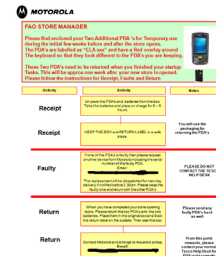

CASE STUDY

Investment in upgrading technology to improve efficiency and device life span

MC7090

The MC7090, one of the world's premium EDAs, offers more features and functionality, in a field-proven rugged form factor, than any other device in its class. The turbocharged MC7090 addresses business critical mobility needs by maximizing processing power, rugged design, application flexibility, data capture capabilities, connectivity options, security and manageability all in one device. Two options; WWAN/WLAN and WLAN only, enable enterprises to standardize on a single EDA to support workers inside and outside the four walls. Add a field-proven ergonomic design that is easy-to-carry and easy to use, and you have maximum value in a minimum footprint, all at the right price.

Requirement;

Provisioning of support kits and training for a UK wide national supermarket's MC70 upgrade.

Host training days

Provide telephone support throughout the project.

Solution;

- Training day for team of engineers
- 24/7 telephone support for the engineers
- Apply staging files / unique product and site specific details to SD cards
- Miscellaneous equipment such as stylus', batteries and cables
- Multiplexx supplied FAQ and troubleshooting guides
- Generate custom label & despatch via international courier

Summary / Project Outcome / Overview / the benefits

Engineers received equipment/ support to required schedule allowing the project to run without complication.

The customer reported back that the project ran as expected and that they were very pleased with the services we provided.